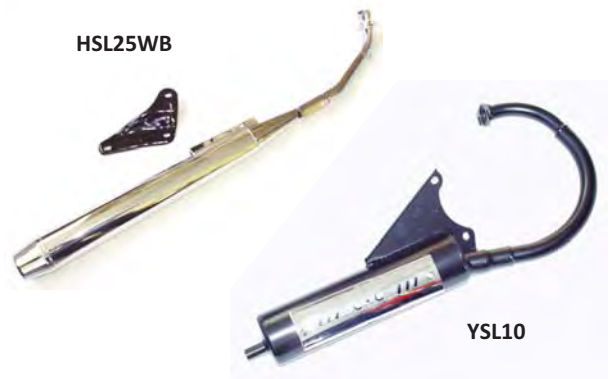

CRANK CASE OIL SEALS

DESCRIPTION	O.E No.	ORDER REF
15.6 x 25.5 x 7	711824	COS001
20 x 30 x 7	720960	COS002
26 x 42 x 7	723285	COS003
17 x 30 x 6	719068	COS004

HSL25WB

YSL10